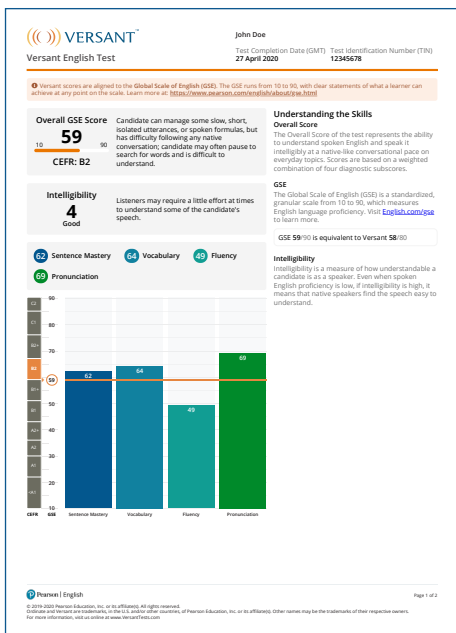

Score

- Precise score in the range of 20 to 80
- Overall score
- Diagnostic subscores in sentence mastery, vocabulary, fluency, and pronunciation
- Intelligibility Index score
- Suggestions for improvement
- Detailed explanation of language capabilities
- Score mapping to GSE, TOEIC, TOEFL, CEFR

Validity and Reliability

- Versant has been extensively field tested and evaluated to verify its validity and reliability.

Intelligibility Index Score

Intelligibility reflects how easy it is to understand what someone is saying. Available exclusively in the Versant English Test score report, this new score measures various parts of a test taker's manner of speaking such as pronunciation, fluency, clarity of expression, and speed of speech.