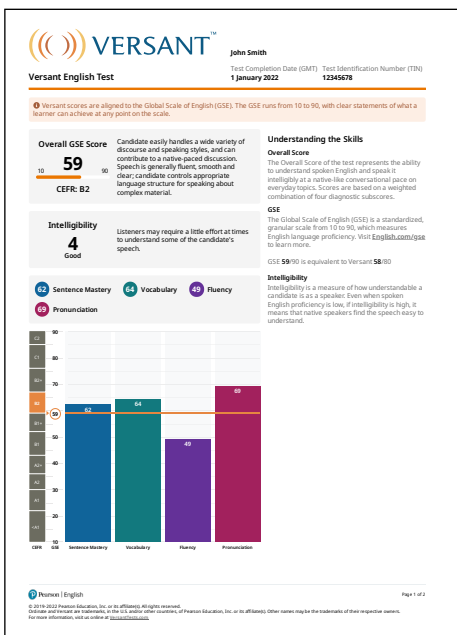

Score

Precise scores in the range of 10 to 90

- Overall score
- Diagnostic subscores in sentence mastery, vocabulary, fluency, and pronunciation
- Intelligibility Index score
- Suggestions for improvement
- Detailed explanation of language capabilities
- Score mapping to CEFR, TOEIC, TOEFL

Validity and Reliability

- Versant has been extensively field tested and evaluated to verify its validity and reliability.

Intelligibility Index Score

Intelligibility reflects how easy it is to understand what someone is saying. Available exclusively in the Versant English Test score report, this new score measures various parts of a test taker's manner of speaking such as pronunciation, fluency, clarity of expression, and speed of speech.

Fast Reporting

The score report is available within minutes and includes the test taker's overall score and subscores, with detailed explanations of language capabilities.

Simple Test Administration - 1, 2, 3, 4

1. 1 The test administrator sends the test taker a test invite via the online admin tool, ScoreKeeper.
2. 2 The test taker enters their unique test ID on the secure Versant testing website or phone app to start the test.
3. 3 The test taker answers the test questions and the answers are scored automatically.
4. 4 The test administrator retrieves the test taker's detailed score report from ScoreKeeper.

Compare the Difference

Conventional Tests	Versant English Test
Questionable consistency	Proven reliability
Limited times, locations	Anytime and anywhere
Results in days or weeks	Results in minutes
Complicated test	Easy administration portal
High cost	Cost effective

Contact Info

To try a sample test or get more information, contact us at sales@pearsonkt.com
Or visit us online at www.VersantTests.com