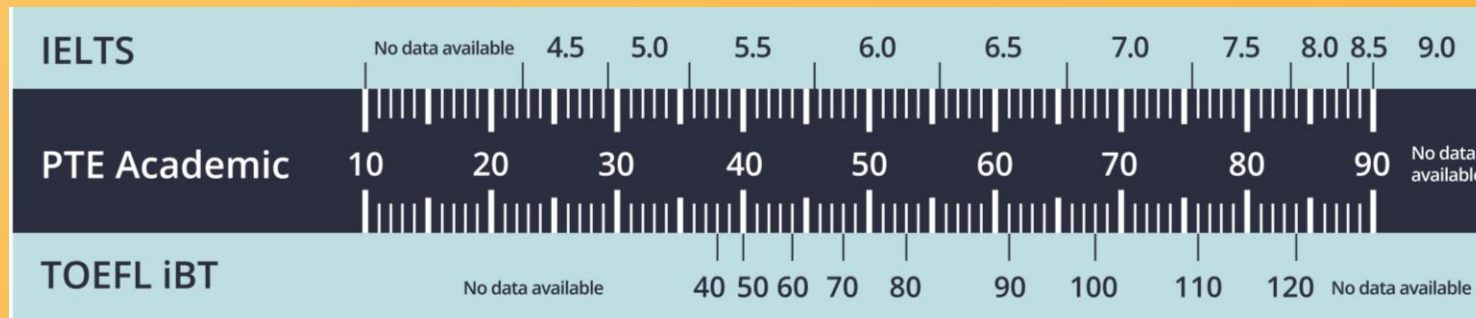

PTE x IELTS x TOEFL