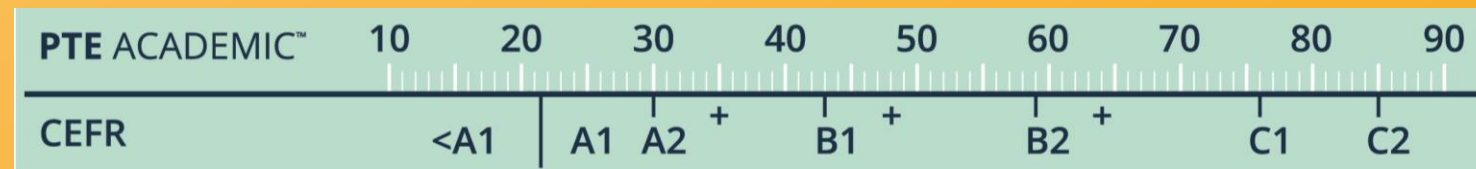

PTE Concordance tables

PTE Academic is scored against the Global Scale of English, a granular score scale from 10 – 90 that is aligned with the Common European Framework of Reference (CEFR).

PTE x IELTS x TOEFL

PTE x CEFR