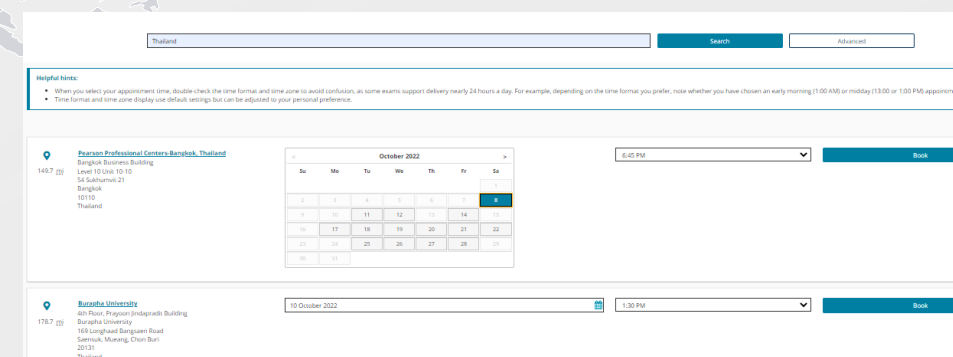

# More convenient Registration, delivery, and results

[www.pearsonpte.com](http://www.pearsonpte.com)

2018 vs 2019  
average score  
return time