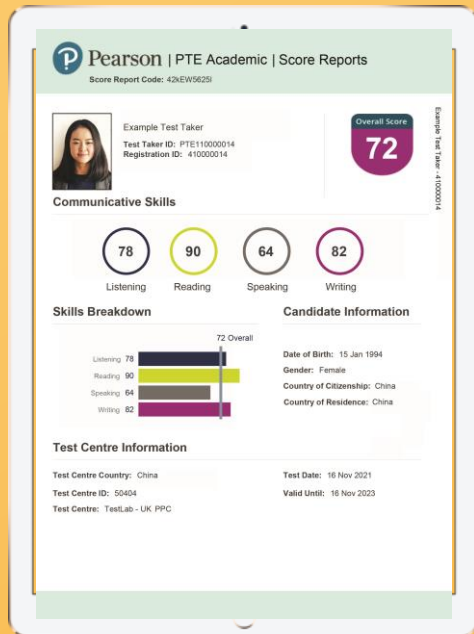

# More convenient Registration, delivery, and results

[www.pearsonpte.com](http://www.pearsonpte.com)

2018 vs 2019  
average score  
return time

# PTE Concordance tables

PTE Academic is scored against the Global Scale of English, a granular score scale from 10 – 90 that is aligned with the Common European Framework of Reference (CEFR).

## PTE x IELTS x TOEFL