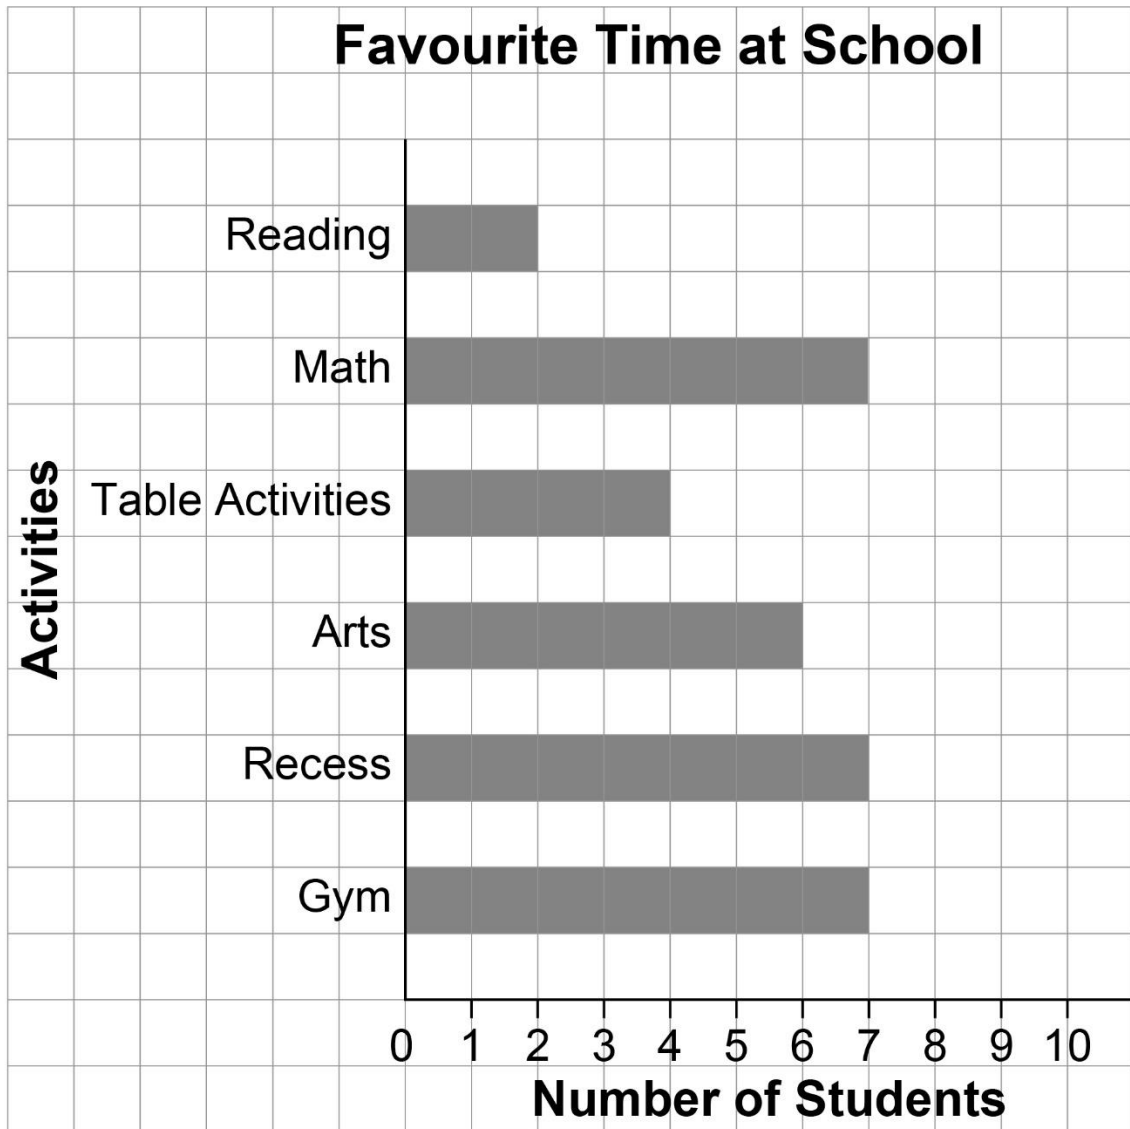

Graphs and Tables

Source: Gr. 2 Class at Hillsdale Elementary School

Master 21b

Graphs and Tables (con't)

Source: Gr. 2 Class at Hillsdale Elementary School

Graphs and Tables (con't)

Our Favourite Ice Cream

Key:  = 1

Source: Gr. 2 Class at Hillsdale Elementary School

Master 21d

Graphs and Tables (con't)

Animals Seen in the Woods

Key: = 2

Source: Gr. 2 Class at Hillsdale Elementary School

Master 21e